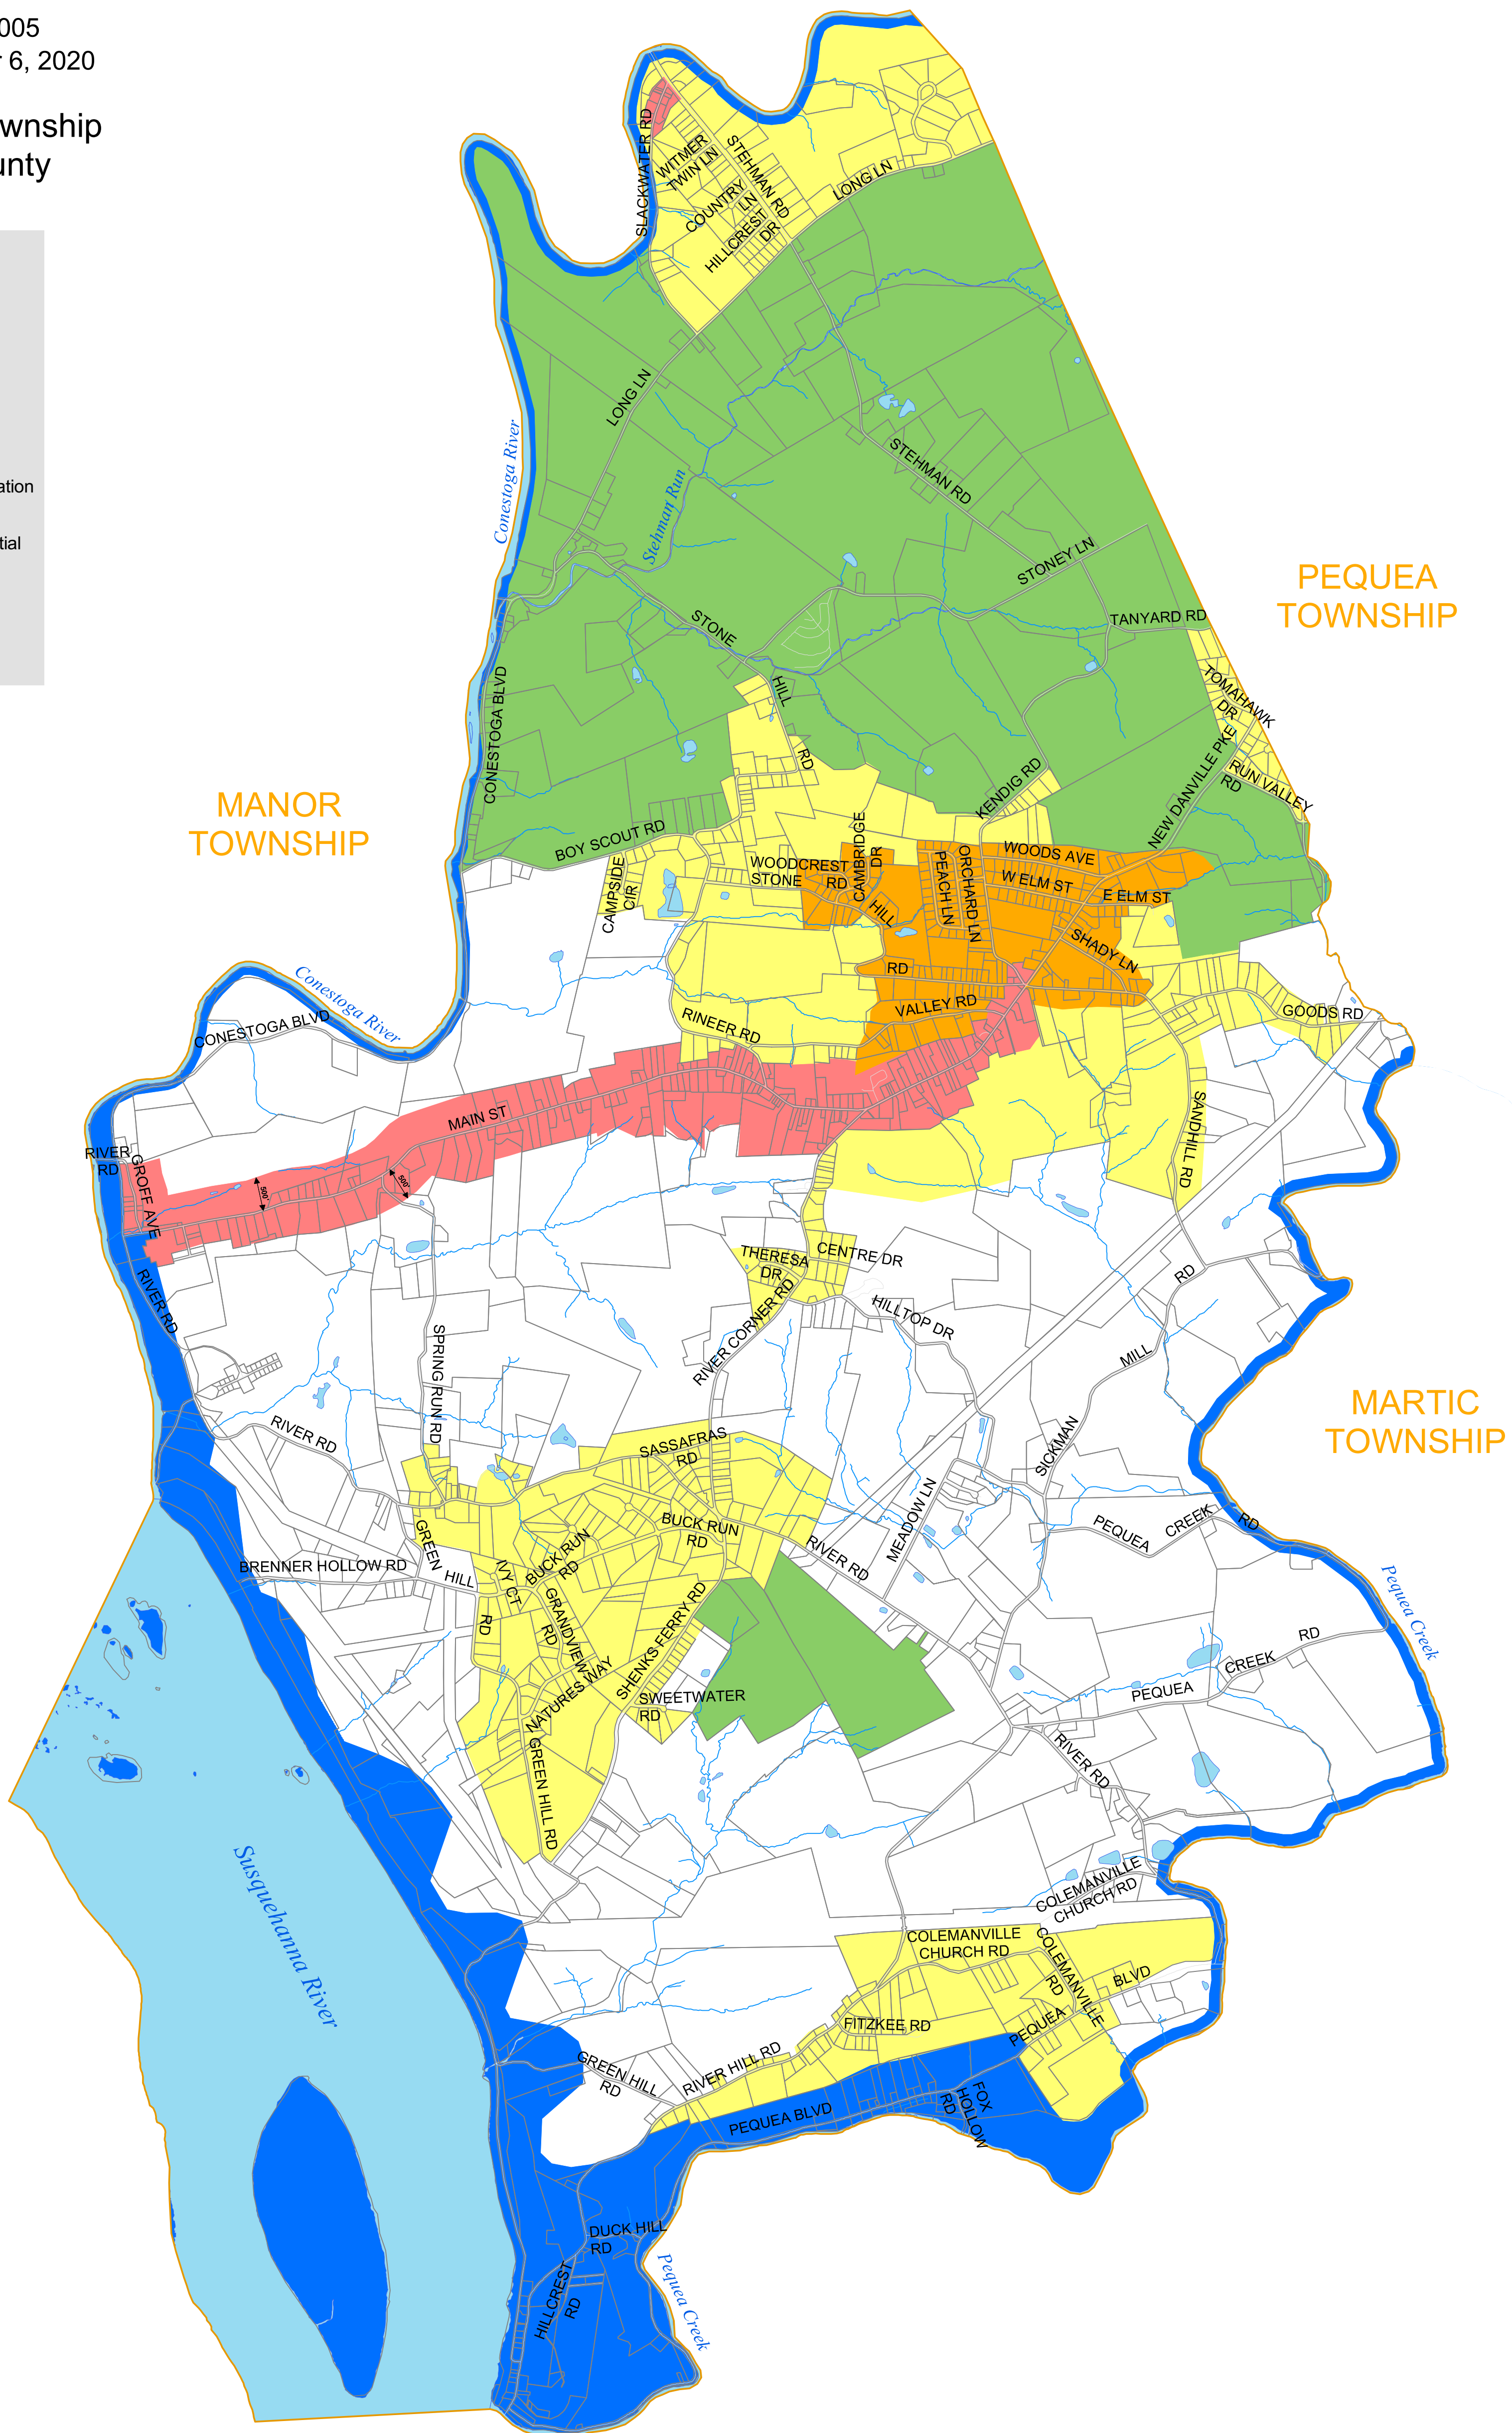

Zoning Map

Adopted April 5, 2005
Amended October 6, 2020

Conestoga Township
Lancaster County

Legend

ZONING

- Effective Agriculture
- Village Mixed Use
- Floodplain - Conservation
- Low Density Residential
- Village Residential
- Rural - Conservation

MAP NOT TO BE USED FOR SCALING. For purposes that require accurate scaling, the official Township Zoning Map, located at the Township office, shall be used.